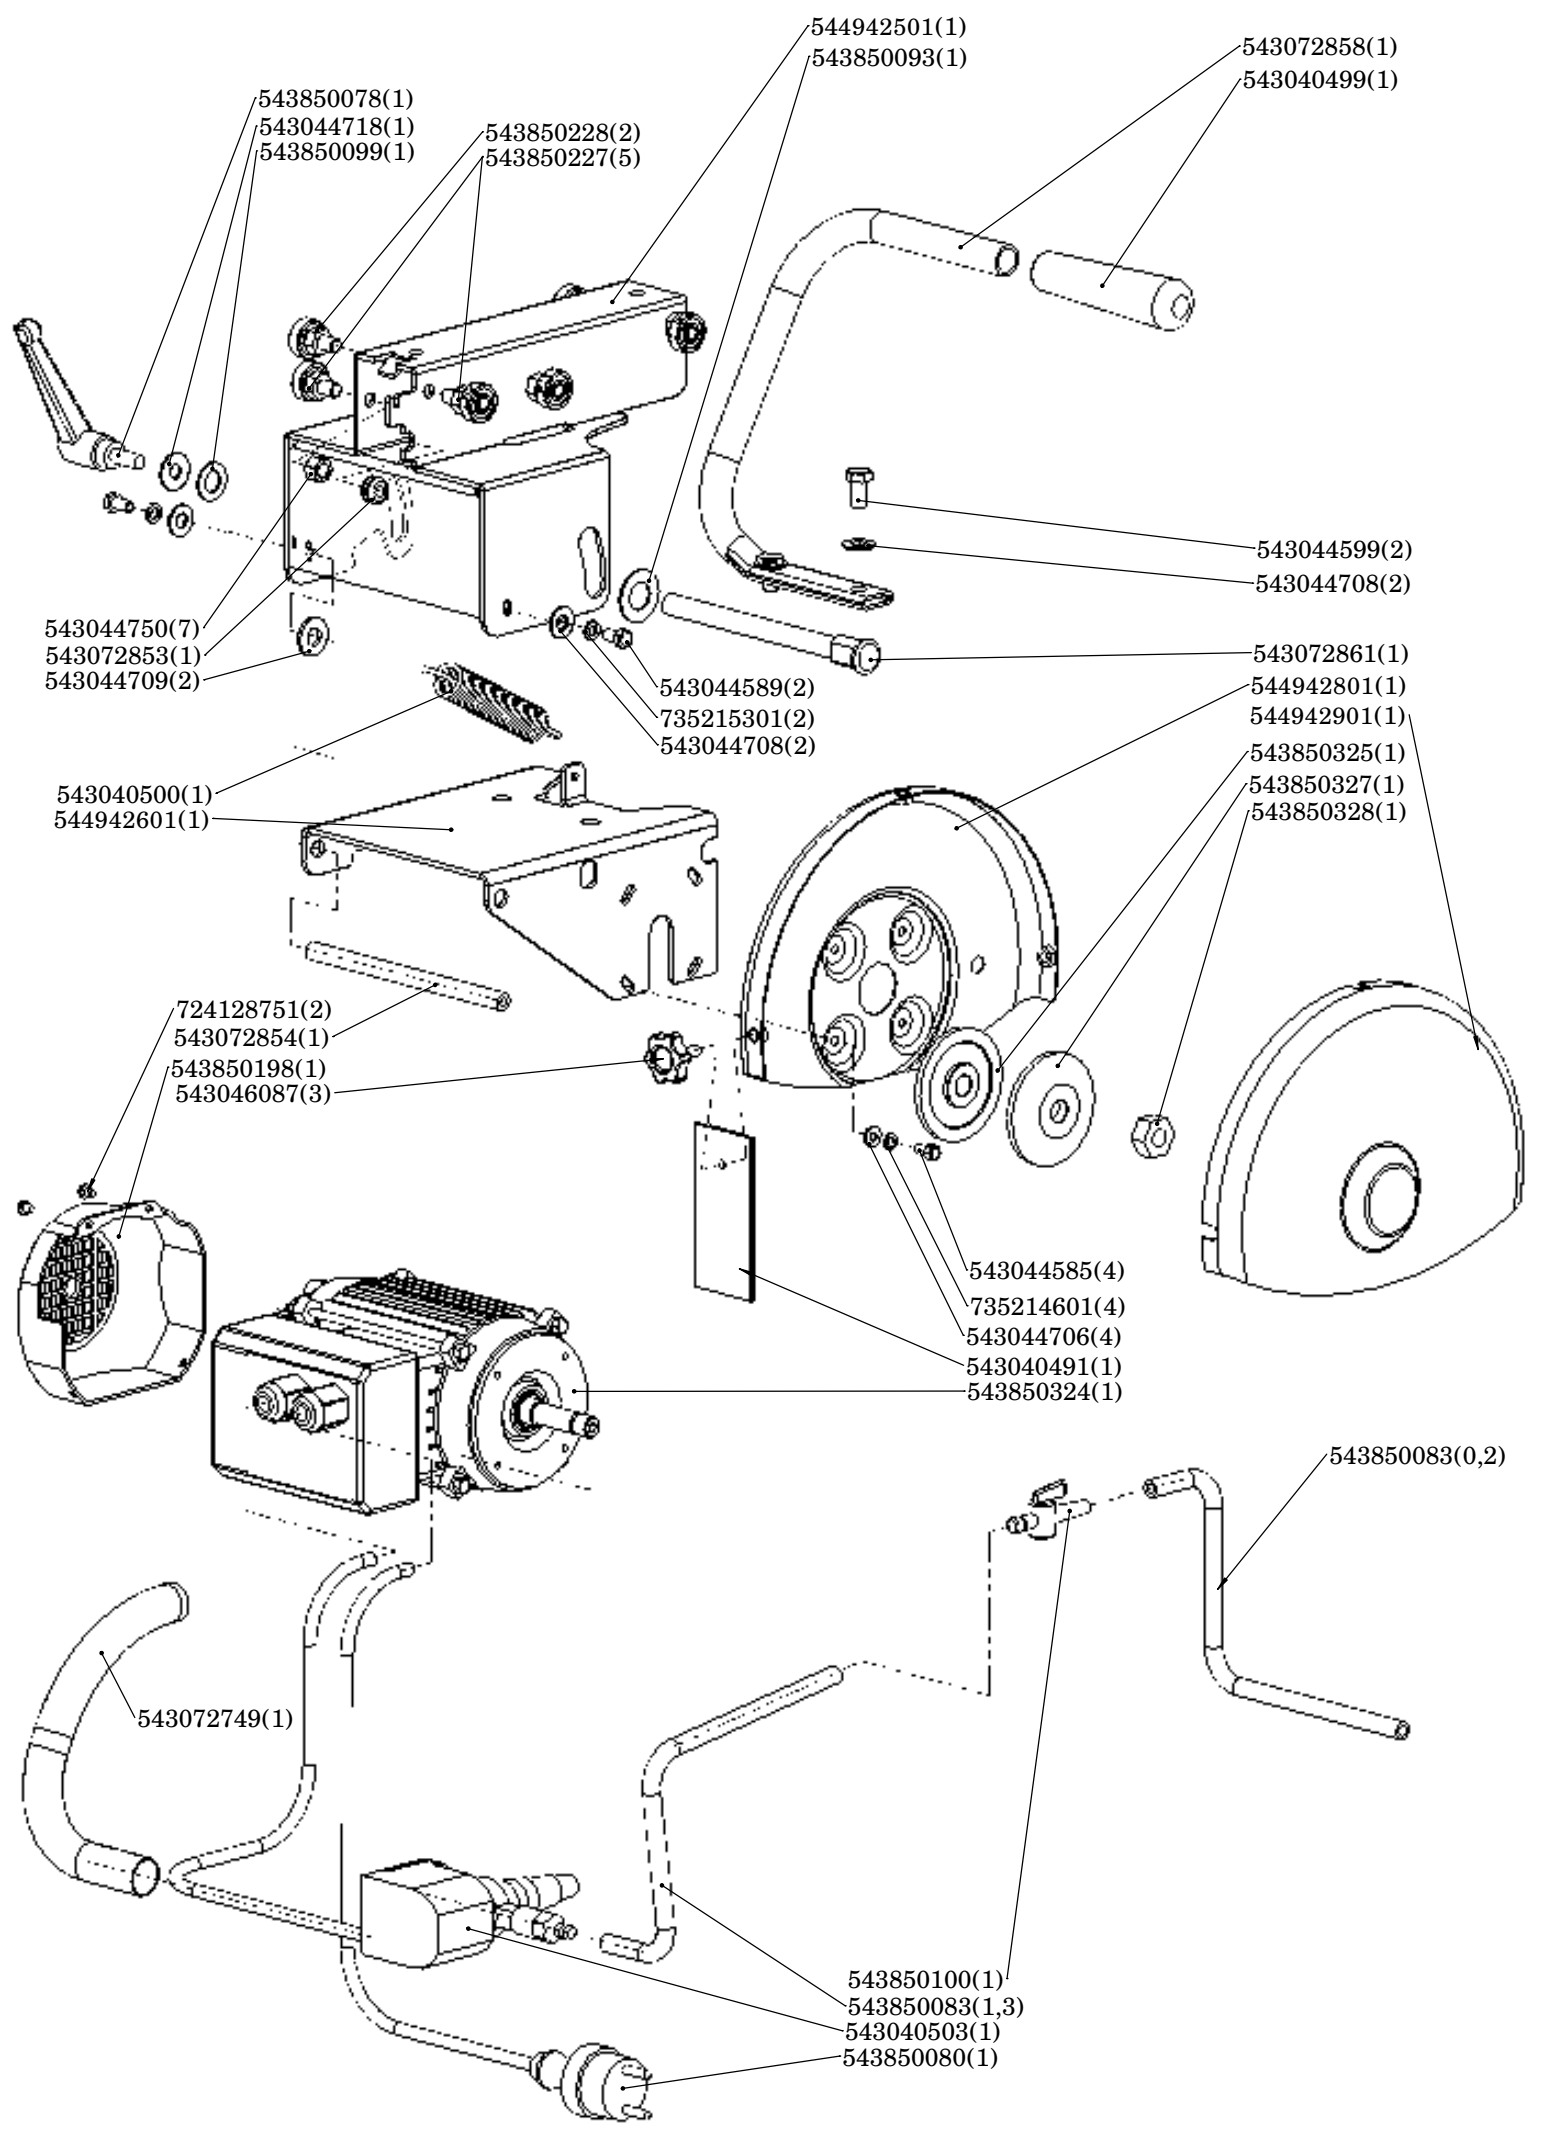

**Peças sobresselentes**

No.	Pos.	Description	No.	Pos.	Description
543040480	A	Right angle support	543850078	B	Indexable handle
543040485	B	Bearing axle	543850080	B	Electric cord + plug
543040486	B	Excentric bearing axle	543850083	B	Rubber hose, o.d. 10mm x 2mm thickness
543040491	B	Small mud flap	543850093	B	Washer 16x1,5
543040496	A	Stop wire	543850099	B	Washer 8x1,5
543040499	B	Handle rubler	543850100	B	Water tap
543040500	B	Spring	543850198	B	Fan Cover
543040502	A	Plug	543850226	A	Plastic handle
543040503	B	Water pump AP1200-230V	543850227	B	Adjustable bearing
543040511	A	Short ruler	543850228	B	Fixe bearing
543040512	A	Mud flap support	543850229	B	Complete head
543040513	A	Mud fla	543850325	B	Internal Flange
543040517	A	Pivot right angle	543850327	B	External flange
543044585	A-B	Screw TH 5x10	543850328	B	M12 left side thread c.l 8.8
543044586	A	ScrewsTH 5x16	543850447	A	Spare part List
543044588	A	Screw TH 6x10	543850448	A	Operator's manual
543044589	B	Screw, Hex M6X12	543850449	B	Motor 0.9 Kw-230v
543044599	B	Screw TH 8x16	724128751	B	Screw M4x8 Pan head
543044600	B	Screw TH 8x20	724332751	A	Screw, countersink bolt M5x12
543044706	A-B	Washer M5	725536801	A	Screw, inhex M6x16
543044707	A	Washer M6	732211801	A	Nylon lock nut M8
543044708	A	WASHER, 8	735214601	A-B	Washer Split lock M5
543044708	B	WASHER, 8	735215301	B	Washer Split lock M6
543044709	B	WASHER, 10	738219804	B	Ball bearing 608RS
543044718	A-B	Washer Large M8			
543044750	A-B	Nut HU8			
543046033	A	RUBBER PAD			
543046080	A	Wing screw M8 x 20			
543046082	A	Wing screw M8x12			
543046087	A-B	Wing screw M6x16			
543072749	B	Wire Protection			
544942201	A	Tank assy			
543072844	A	Feet d/35			
543072845	A	Feet pad			
544943001	A	Equiped arm support			
543072847	A	Table			
543072848	A	Rule			
543072849	A	Rail			
544942301	A	Right Arm			
544942401	A	Left arm			
544942501	B	Bearing support assembly			
543072853	B	Bumper			
543072854	B	Axle			
544942601	B	Motor support			
544942801	B	Intérieur hood assy			
544942901	B	Outside Hood			
543072858	B	Handle tube			
543072859	A	Extension assy			
543072861	B	Tightening rod			
543850066	B	NUT M5			