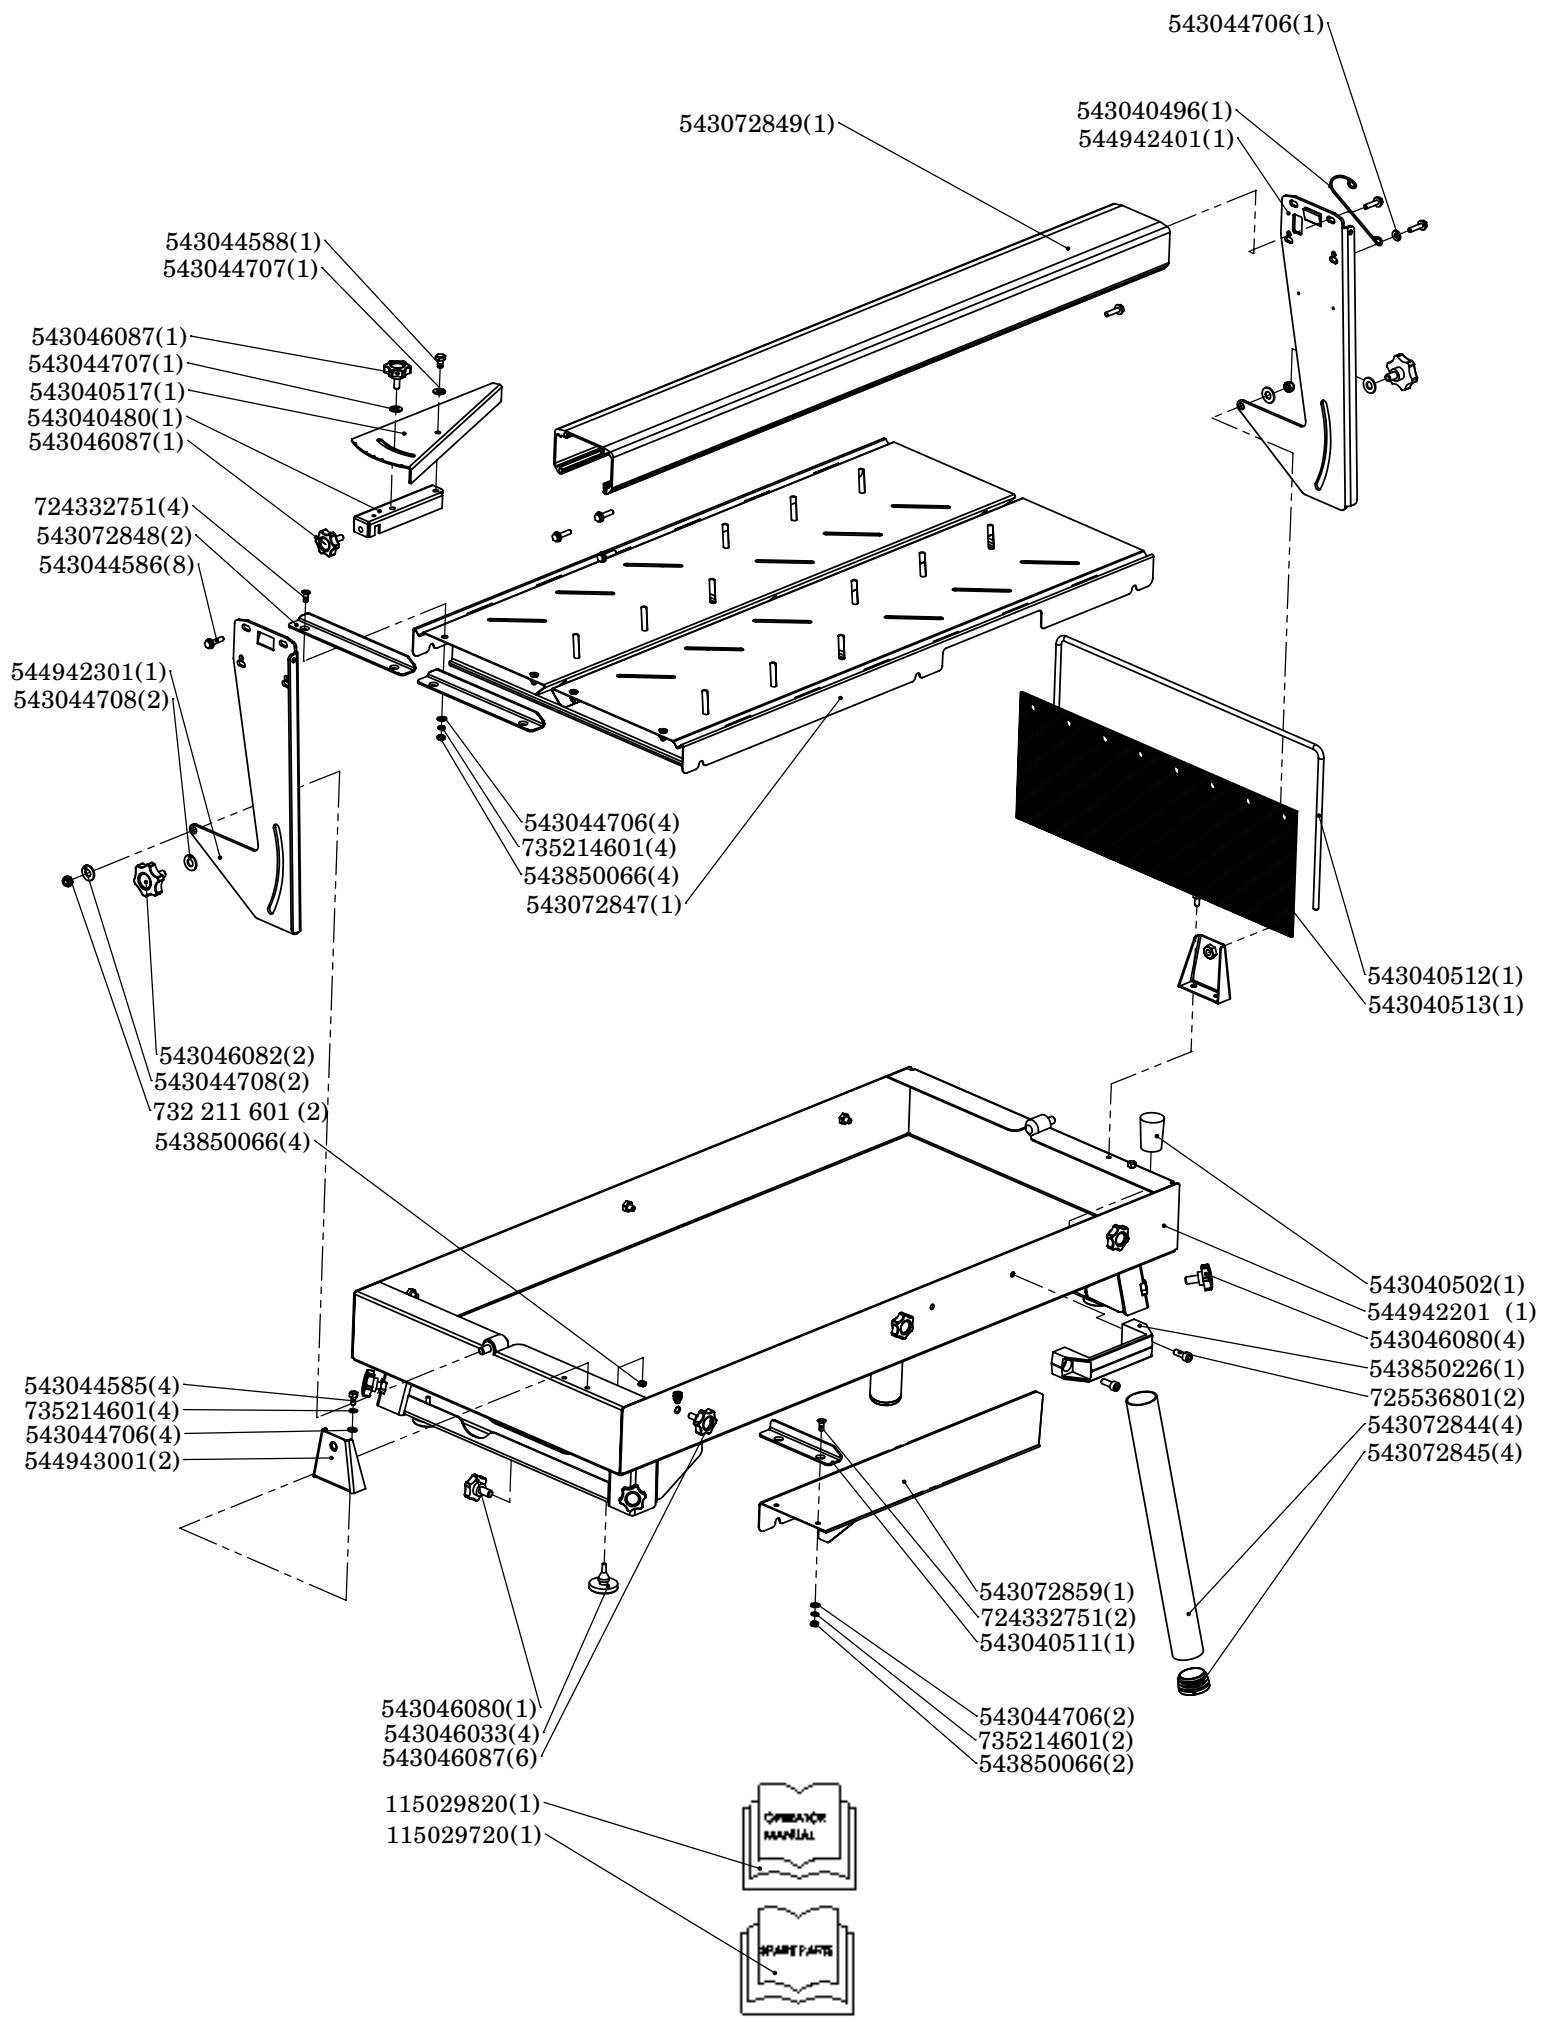

**Peças sobresselentes**

No.	Pos.	Description	No.	Pos.	Description
543040480	A	Right angle support	543850078	B	Indexable handle
543040485	B	Bearing axle	543850080	B	Electric cord + plug
543040486	B	Excentric bearing axle	543850083	B	Rubber hose, o.d. 10mm x 2mm thickness
543040491	B	Small mud flap	543850093	B	Washer 16x1,5
543040496	A	Stop wire	543850099	B	Washer 8x1,5
543040499	B	Handle rubler	543850100	B	Water tap
543040500	B	Spring	543850198	B	Fan Cover
543040502	A	Plug	543850226	A	Plastic handle
543040503	B	Water pump AP1200-230V	543850227	B	Adjustable bearing
543040511	A	Short ruler	543850228	B	Fixe bearing
543040512	A	Mud flap support	543850229	B	Complete head
543040513	A	Mud fla	543850325	B	Internal Flange
543040517	A	Pivot right angle	543850327	B	External flange
543044585	A-B	Screw TH 5x10	543850328	B	M12 left side thread c.l 8.8
543044586	A	ScrewsTH 5x16	543850447	A	Spare part List
543044588	A	Screw TH 6x10	543850448	A	Operator's manual
543044589	B	Screw, Hex M6X12	543850449	B	Motor 0.9 Kw-230v
543044599	B	Screw TH 8x16	724128751	B	Screw M4x8 Pan head
543044600	B	Screw TH 8x20	724332751	A	Screw, countersink bolt M5x12
543044706	A-B	Washer M5	725536801	A	Screw, inhex M6x16
543044707	A	Washer M6	732211801	A	Nylon lock nut M8
543044708	A	WASHER, 8	735214601	A-B	Washer Split lock M5
543044708	B	WASHER, 8	735215301	B	Washer Split lock M6
543044709	B	WASHER, 10	738219804	B	Ball bearing 608RS
543044718	A-B	Washer Large M8			
543044750	A-B	Nut HU8			
543046033	A	RUBBER PAD			
543046080	A	Wing screw M8 x 20			
543046082	A	Wing screw M8x12			
543046087	A-B	Wing screw M6x16			
543072749	B	Wire Protection			
544942201	A	Tank assy			
543072844	A	Feet d/35			
543072845	A	Feet pad			
544943001	A	Equiped arm support			
543072847	A	Table			
543072848	A	Rule			
543072849	A	Rail			
544942301	A	Right Arm			
544942401	A	Left arm			
544942501	B	Bearing support assembly			
543072853	B	Bumper			
543072854	B	Axle			
544942601	B	Motor support			
544942801	B	Intérieur hood assy			
544942901	B	Outside Hood			
543072858	B	Handle tube			
543072859	A	Extension assy			
543072861	B	Tightening rod			
543850066	B	NUT M5			